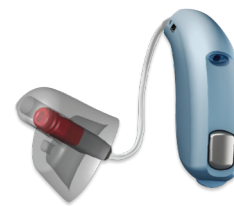

Left

Right

Large

Small

Individual packages of Grip Tip are available in sets of 5 to replenish your stock!

To order call Oticon customer service @ 1-800-526-3921 or order online at www.myoticon.com